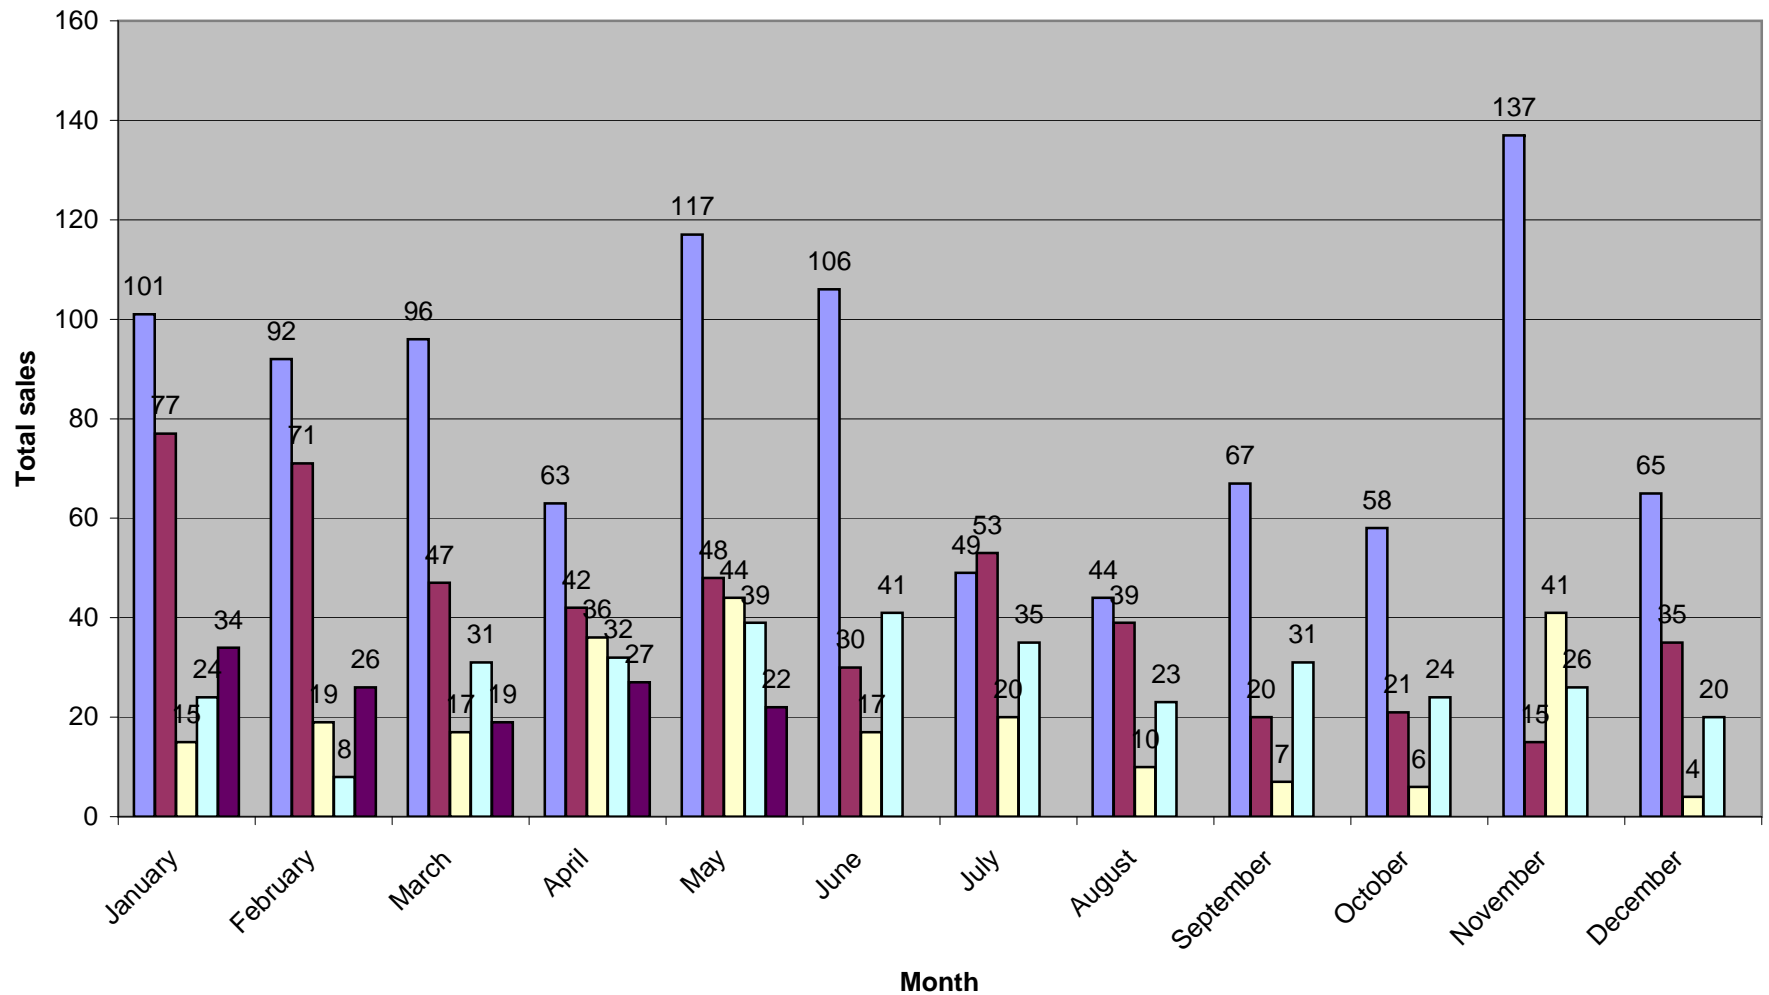

San Jose-Sunnyvale-Santa Clara single-family new home sales

■ 2006 ■ 2007 ■ 2008 ■ 2009 ■ 2010

Data from Hanley Wood Market Intelligence