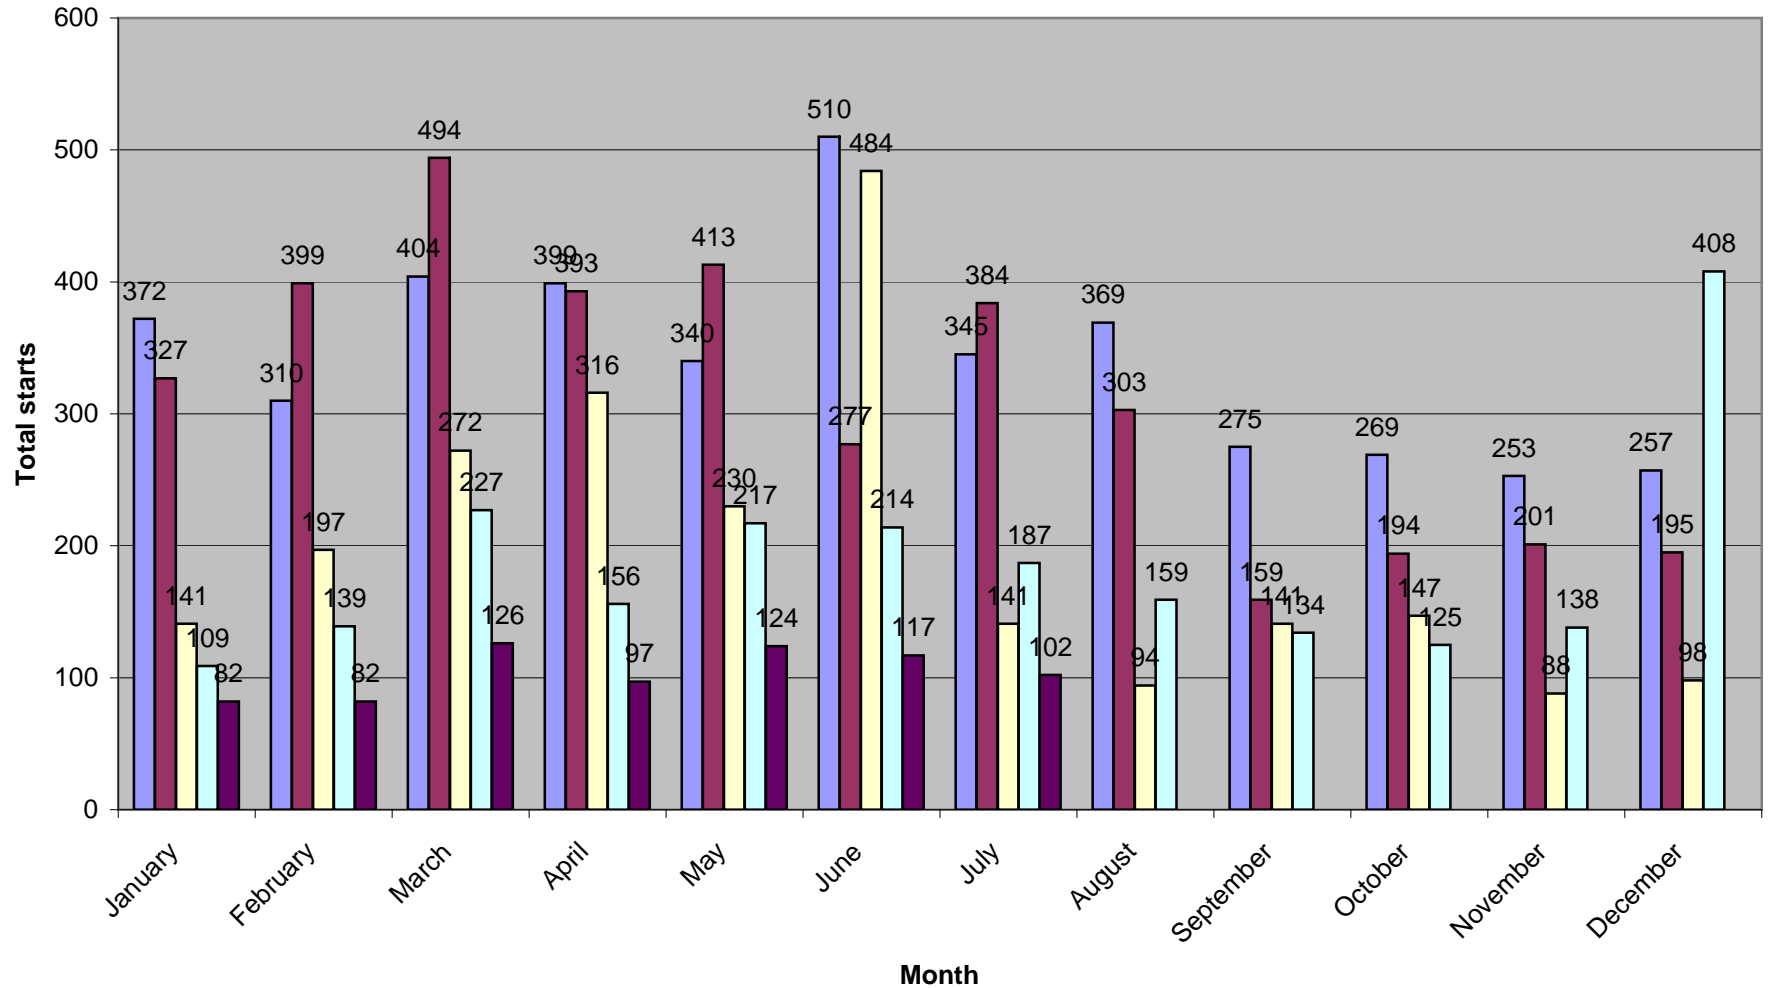

# Fresno single-family home starts

■ 2006 
 ■ 2007 
 ■ 2008 
 ■ 2009 
 ■ 2010

Data from CIRB