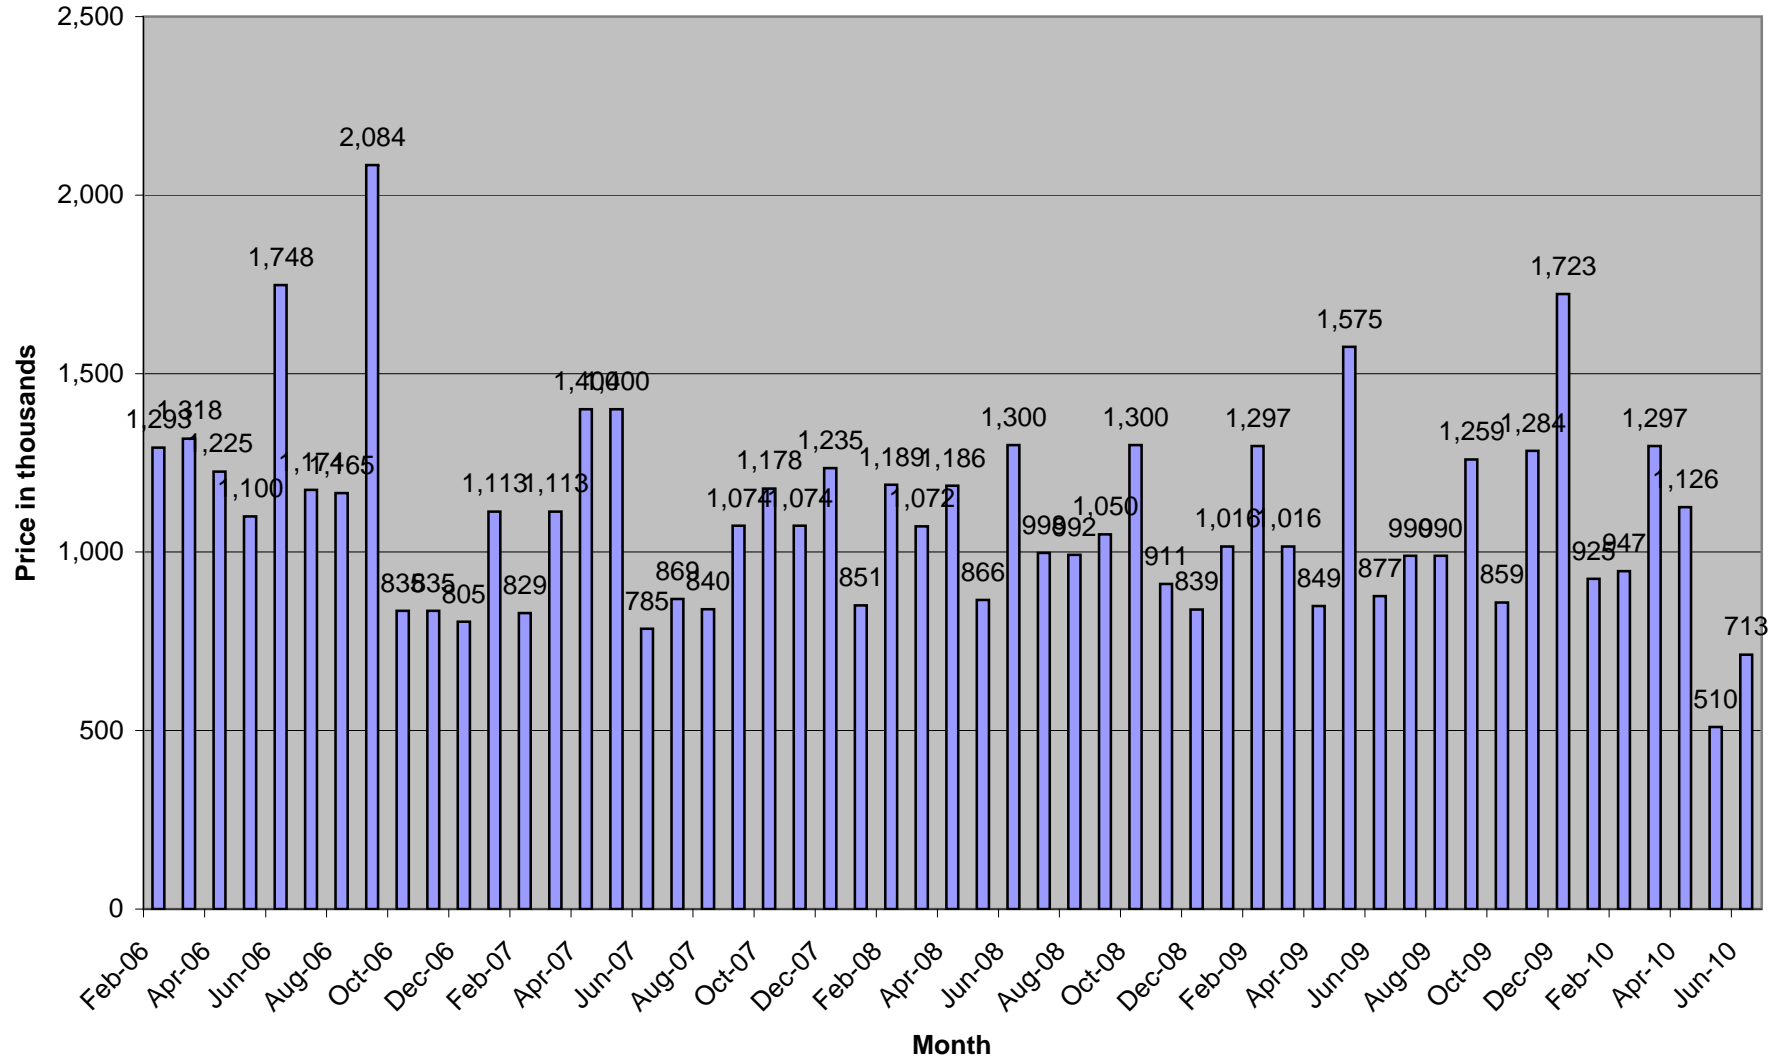

San Francisco-San Mateo-Redwood City single-family new home median sales price

Data from Hanley Wood Market Intelligence