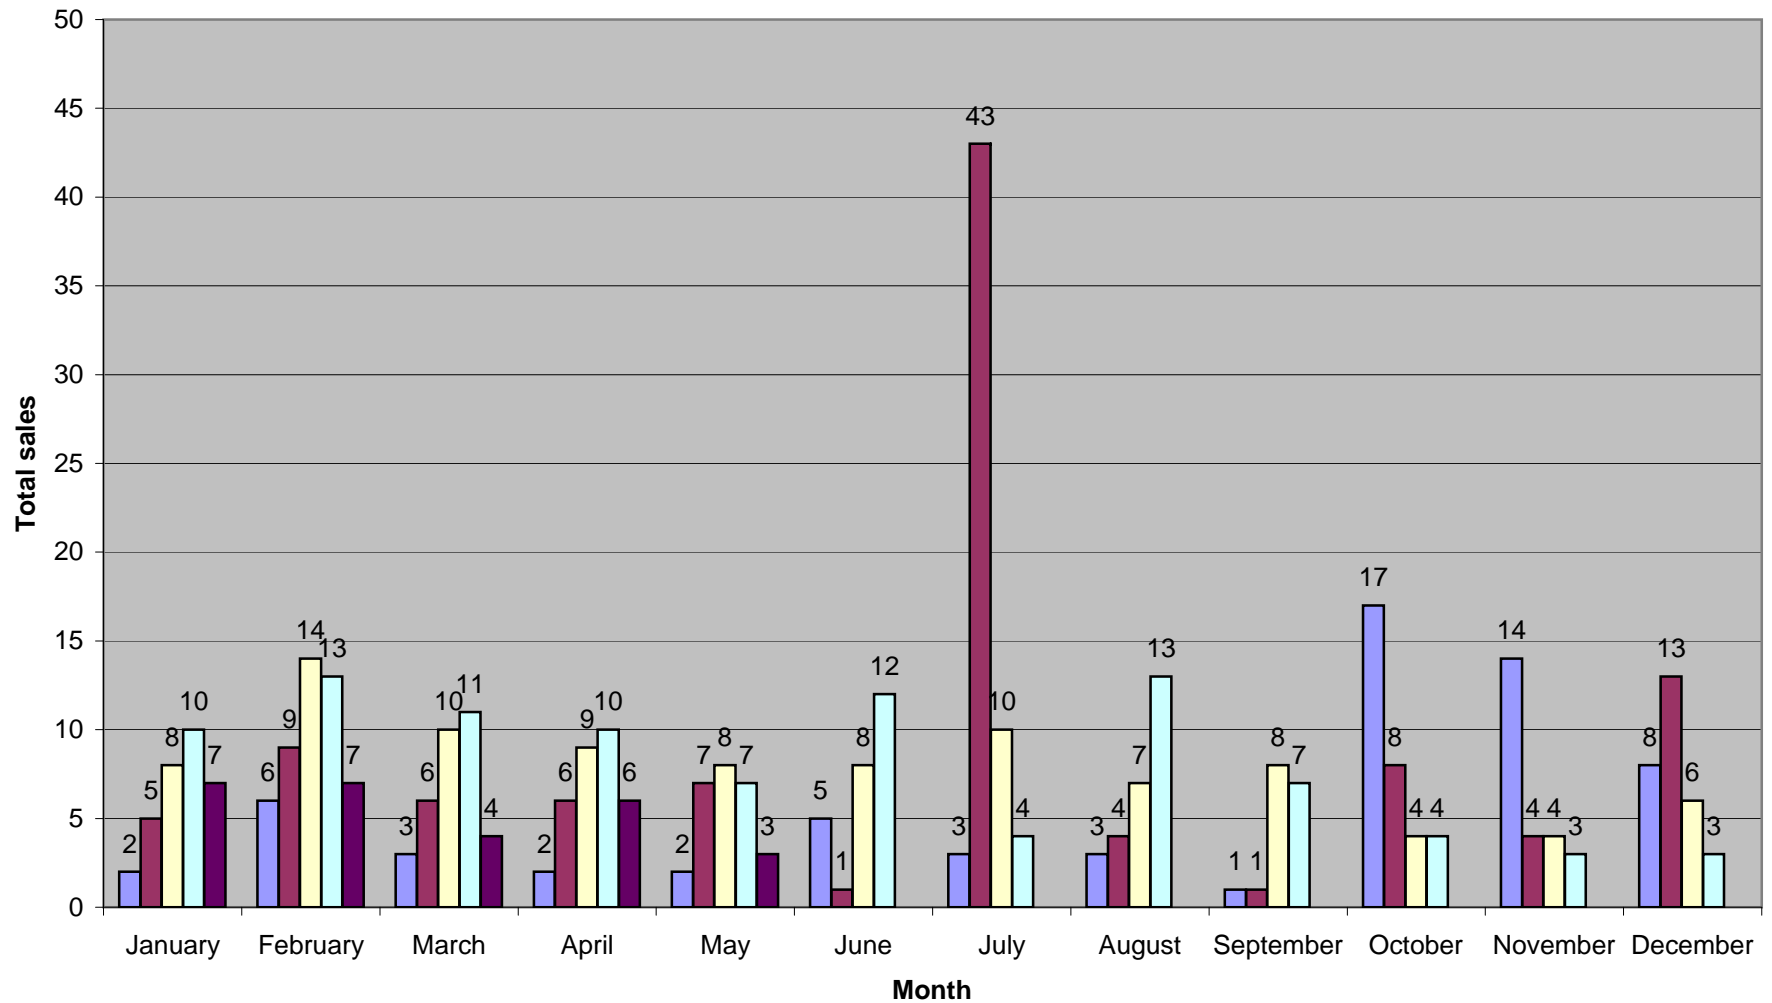

San Francisco-San Mateo-Redwood City single-family new home sales

■ 2006
 ■ 2007
 ■ 2008
 ■ 2009
 ■ 2010

Data from Hanley Wood Market Intelligence